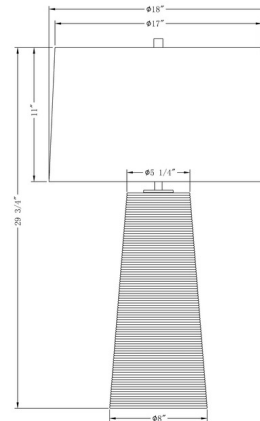

### Specifications

COLOR	Beige
BODY FINISH	Bronze
WATTAGE	150W
DIMMER	Included
DIMENSIONS	18"W x 29.75"H
BULB NOT INCLUDED	1 x A19 3-Way/Medium (E26)/150W/120V Incandescent
OTHER BULB OPTIONS	1 x A19 3-Way/Medium (E26)/120V LED