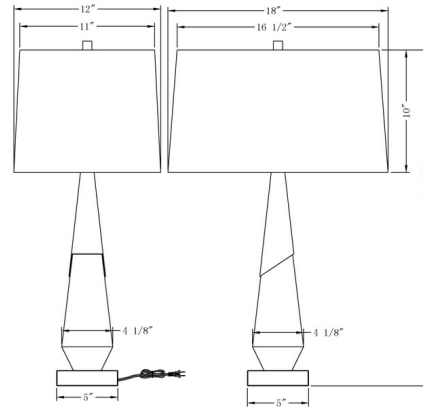

### Specifications

COLOR . . . . . Off White  
BODY FINISH . . . . . Crystal  
WATTAGE . . . . . 150W  
DIMMER . . . . . Included  
DIMENSIONS . . . . . 18"W x 27.5"H x 12"D  
BULB NOT INCLUDED . . . . . 1 x A19 3-Way/Medium (E26)/150W/120V Incandescent  
OTHER BULB OPTIONS . . . . . 1 x A19 3-Way/Medium (E26)/120V LED