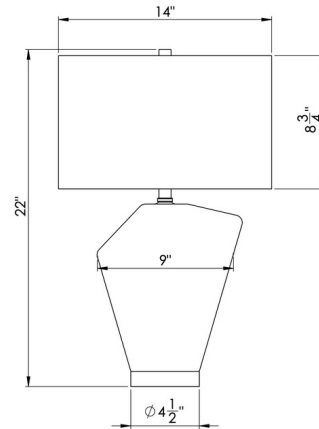

Shown in black / off white

Specifications

COLOR	Off White
BODY FINISH	Black
WATTAGE	150W
DIMMER	Included
DIMENSIONS	14"W x 22"H
BULB NOT INCLUDED	1 x A21 3-Way/Medium (E26)/150W/120V Incandescent
OTHER BULB OPTIONS	1 x A21 3-Way/Medium (E26)/120V LED