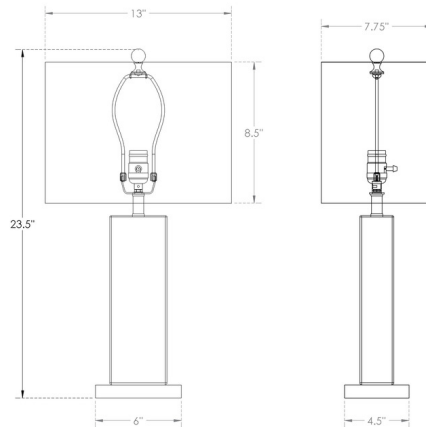

By FlowDecor

Description

The Sumatra Table Lamp features an artisan vibe with a dark Champagne metallic finish giving the fixture a hip and modern design. Available with an Off-White cotton shade. Includes a 3-way socket switch. UL listed.

Shown in champagne / white

Specifications

COLOR White
BODY FINISH Champagne
WATTAGE 100W
DIMMER Included
DIMENSIONS 13"W x 23.5"H x 7.75"D
BULB NOT INCLUDED 1 x A19 3-Way/Medium (E26)/100W/120V Incandescent
OTHER BULB OPTIONS 1 x A19 3-Way/Medium (E26)/120V LED