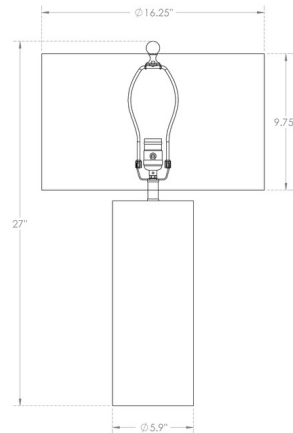

### Specifications

COLOR	Charcoal
BODY FINISH	Brass
WATTAGE	150W
DIMMER	Included
DIMENSIONS	16.25"W x 27"H
BULB NOT INCLUDED	1 x A19 3-Way/Medium (E26)/150W/120V Incandescent
OTHER BULB OPTIONS	1 x A19 3-Way/Medium (E26)/120V LED