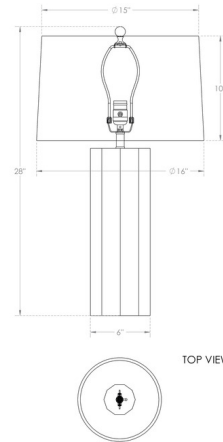

### Description

The Capri Table Lamp features a curved column design that is mouth blown from glass and has a Sand finish that is complemented by an Off White cotton drum shade that give the fixture a soft fluted look. Includes a 3-way socket switch. UL listed.

### Specifications

COLOR	Off White
BODY FINISH	Sand
WATTAGE	150W
DIMMER	Included
DIMENSIONS	16"W x 28"H
BULB NOT INCLUDED	1 x A19 3-Way/Medium (E26)/150W/120V Incandescent
OTHER BULB OPTIONS	1 x A19 3-Way/Medium (E26)/120V LED