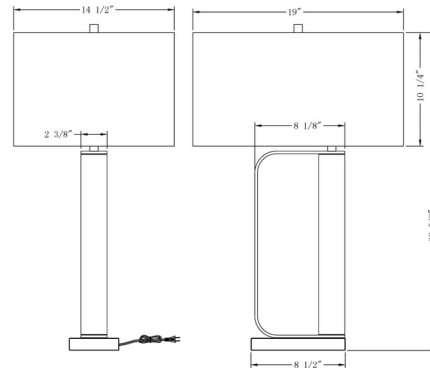

### Description

The Ronald Donald Table Lamp features a crystal column and base that holds a Polished Nickel frame. Available with a White linen drum shade. Includes a 3-way socket switch.

Shown in crystal / white linen

### Specifications

COLOR . . . . . White Linen  
BODY FINISH . . . . . Crystal  
WATTAGE . . . . . 150W  
DIMMER . . . . . Included  
DIMENSIONS . . . . . 19"W x 28.63"H x 14.5"D  
BULB NOT INCLUDED . . . . . 1 x A19 3-Way/Medium (E26)/150W/120V Incandescent  
OTHER BULB OPTIONS . . . . . 1 x A19 3-Way/Medium (E26)/120V LED