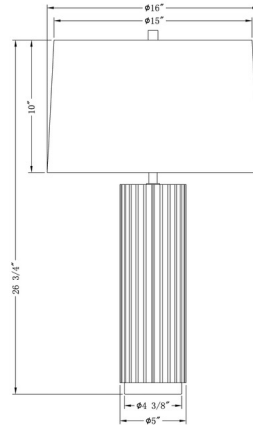

By FlowDecor

Description

The Meredith Table Lamp features a metal body that was designed to look like wood slats and sports a Dark Brown finish complemented by Antique Brass accents to give the fixture a more retro vibe. Available with an Off-White linen drum shade. Includes a 3-way socket switch. UL listed.

Shown in dark brown / off white

Specifications

| | |
|--------------------|---|
| COLOR | Off White |
| BODY FINISH | Dark Brown |
| WATTAGE | 150W |
| DIMMER | Included |
| DIMENSIONS | 16"W x 26.75"H |
| BULB NOT INCLUDED | 1 x A19 3-Way/Medium (E26)/150W/120V Incandescent |
| OTHER BULB OPTIONS | 1 x A19 3-Way/Medium (E26)/120V LED |