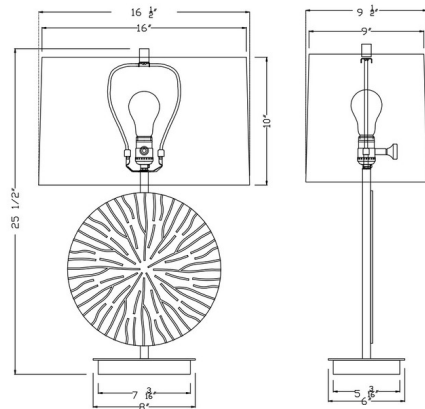

### Description

The Sadie Table Lamp features a medallion in the center of the fixture with an antiqued Black finish that gives the fixture an antique sensibility making it the perfect juxtaposition in a modern home. Available with an Off-White rounded rectangular shade. Includes a 3-way socket switch. Note: This is a discontinued model and limited to quantity on hand.

### Specifications

COLOR . . . . . Off White  
 BODY FINISH . . . . . Black  
 WATTAGE . . . . . 150W  
 DIMMER . . . . . Included  
 DIMENSIONS . . . . . 16.5"W x 25.5"H x 9.5"D  
 BULB NOT INCLUDED . . . . . 1 x A21 3-Way/Medium (E26)/150W/120V Incandescent  
 OTHER BULB OPTIONS . . . . . 1 x A21 3-Way/Medium (E26)/120V LED