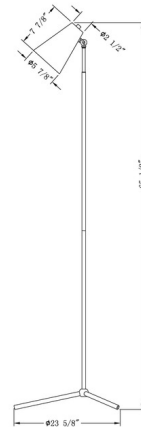

Lightology

lightology.com
866-954-4489
05-17-26

Project: _____

Company: _____

Location: _____ Fixture Type: _____

SPEC #: **FLD1038537**

Approved On: _____ Approved By: _____

Maggie Floor Lamp By FlowDecor

Description

The Maggie Floor Lamp features a modern design with a slender silhouette making it the perfect option for a contemporary home. Available with a Gun Metal finished body and Antique Brass accents complemented by an Antique Brass shade. UL listed.

Shown in gun metal / antique brass

Specifications

COLOR	Antique Brass
BODY FINISH	Gun Metal
WATTAGE	60W
DIMMER	N/A
DIMENSIONS	20.5"W x 65.5"H
BULB NOT INCLUDED	1 x A19/Medium (E26)/60W/120V Incandescent
OTHER BULB OPTIONS	1 x A19/Medium (E26)/120V LED