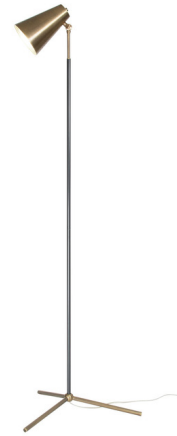

Lightology

lightology.com
866-954-4489
05-17-26

Project: _____

Company: _____

Location: _____ Fixture Type: _____

SPEC #: **FLD1038537**

Approved On: _____ Approved By: _____

Maggie Floor Lamp By FlowDecor

Description

The Maggie Floor Lamp features a modern design with a slender silhouette making it the perfect option for a contemporary home. Available with a Gun Metal finished body and Antique Brass accents complemented by an Antique Brass shade. UL listed.

Shown in gun metal / antique brass

Specifications

COLOR	Antique Brass
BODY FINISH	Gun Metal
WATTAGE	60W
DIMMER	N/A
DIMENSIONS	20.5"W x 65.5"H
BULB NOT INCLUDED	1 x A19/Medium (E26)/60W/120V Incandescent
OTHER BULB OPTIONS	1 x A19/Medium (E26)/120V LED