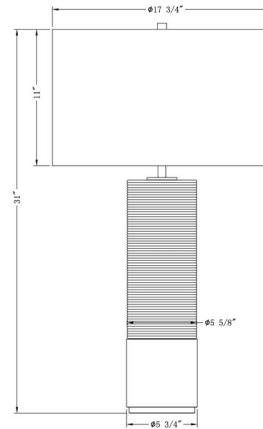

### Specifications

COLOR	Off White
BODY FINISH	Off White
WATTAGE	150W
DIMMER	Included
DIMENSIONS	17.75"W x 31"H
BULB NOT INCLUDED	1 x A19 3-Way/Medium (E26)/150W/120V Incandescent
OTHER BULB OPTIONS	1 x A19 3-Way/Medium (E26)/120V LED