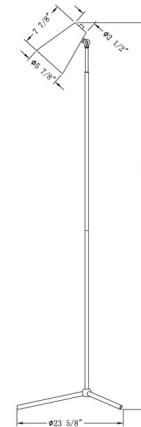

### Description

The Chase Floor Lamp features a modern design with an Antique silver finish with gunmetal accents that go up the slender stem. Includes a small cone shaped shade that matches the finish of the body. Switch is located on the cord. UL listed.

### Specifications

COLOR	Silver
BODY FINISH	Silver
WATTAGE	60W
DIMMER	N/A
DIMENSIONS	20.5"W x 65.5"H
BULB NOT INCLUDED	1 x A19/Medium (E26)/60W/120V Incandescent
OTHER BULB OPTIONS	1 x A19/Medium (E26)/120V LED