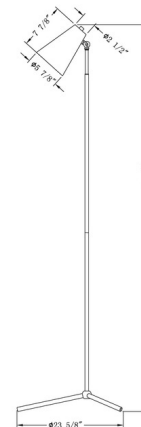

By FlowDecor

Description

The Chase Floor Lamp features a modern design with an Antique silver finish with gunmetal accents that go up the slender stem. Includes a small cone shaped shade that matches the finish of the body. Switch is located on the cord. UL listed.

Shown in silver / silver

Specifications

COLOR	Silver
BODY FINISH	Silver
WATTAGE	60W
DIMMER	N/A
DIMENSIONS	20.5"W x 65.5"H
BULB NOT INCLUDED	1 x A19/Medium (E26)/60W/120V Incandescent
OTHER BULB OPTIONS	1 x A19/Medium (E26)/120V LED