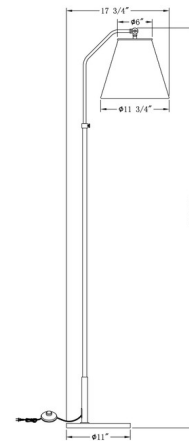

Description

The Ward Floor Lamp has an adjustable height feature and a simple, but refined design. Available with a Gun Metal finish complemented by an Off-White shade. Includes an on/off switch on the cord.

Specifications

COLOR Off White
BODY FINISH Black
WATTAGE 100W
DIMMER N/A
DIMENSIONS 11.75"W x 58.5"H
BULB NOT INCLUDED 1 x A19/Medium (E26)/100W/120V Incandescent
OTHER BULB OPTIONS 1 x A19/Medium (E26)/120V LED

Technical Information

PRODUCT DIMENSIONS Max Overall Height: 68.5"

Shown in black / off white

CLICK TO VIEW PRODUCT

Notes: