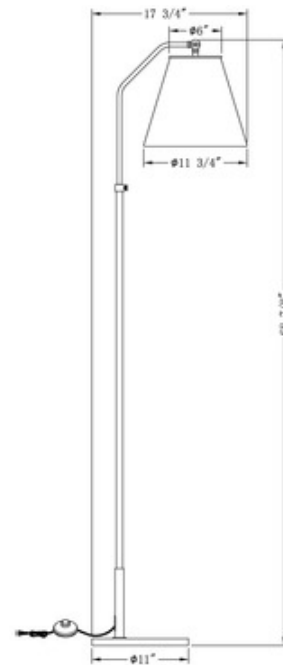

BRAND

FlowDecor

DESCRIPTION

The Ward Floor Lamp has an adjustable height feature and a simple, but refined design. Available with a Gun Metal finish complemented by an Off-White shade. Includes an on/off switch on the cord.

Shown in: Black / Off White

SHADE COLOR	Off White
BODY FINISH	Black
WATTAGE	100W
DIMMER	N/A
DIMENSIONS	11.75"W x 58.5"H
BULB NOT INCLUDED	
LAMP	1 x A19/Medium (E26)/100W/120V Incandescent 1 x A19/Medium (E26)/120V LED

Technical Information

PRODUCT DIMENSIONS	Max Overall Height: 68.5"
---------------------------	---------------------------

SPEC #	FLD1038542
---------------	------------

COMPANY	PROJECT	FIXTURE TYPE	APPROVED BY	DATE