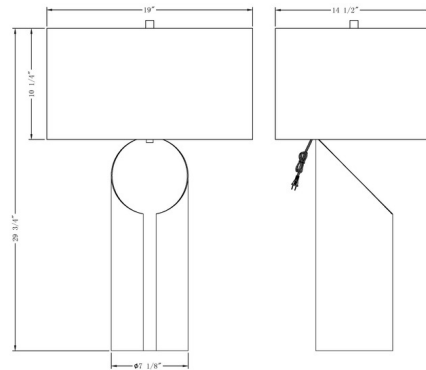

Description

The Jade Table Lamp features an organic, but sleek and casual design making it an iconic lamp in any room it is placed. Available with a Matte Black finish complemented by an oval Off-White cotton drum shade. Includes a 3-way socket switch. NOTE: The cord comes directly out of the socket.

Shown in matte black / off white

Specifications

COLOR Off White
BODY FINISH Matte Black
WATTAGE 27W
DIMMER Included
DIMENSIONS 19\"W x 29.75\"H
BULB NOT INCLUDED 1 x A21 3-Way/Medium (E26)/27W/120V LED

CLICK TO VIEW PRODUCT