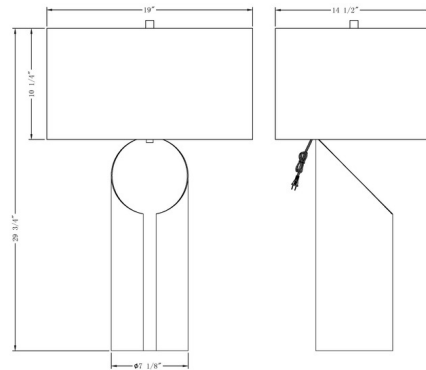

Description

The Jade Table Lamp features an organic, but sleek and casual design making it an iconic lamp in any room it is placed. Available with a Matte Black finish complemented by an oval Off-White cotton drum shade. Includes a 3-way socket switch. NOTE: The cord comes directly out of the socket.

Shown in matte black / off white

Specifications

COLOR Off White
BODY FINISH Matte Black
WATTAGE 27W
DIMMER Included
DIMENSIONS 19"W x 29.75"H
BULB NOT INCLUDED 1 x A21 3-Way/Medium (E26)/27W/120V LED

CLICK TO VIEW PRODUCT