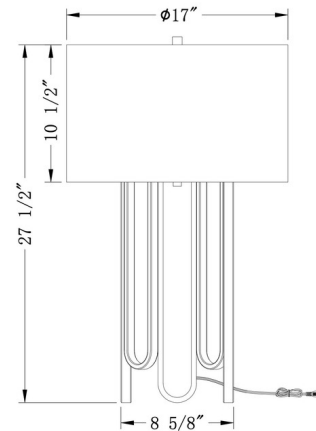

Lightology

lightology.com
866-954-4489
04-25-26

Project: _____

Company: _____

Location: _____ Fixture Type: _____

SPEC #: **FLD1038546**

Approved On: _____ Approved By: _____

Deanna Table Lamp By FlowDecor

Description

The Deanna Table Lamp features graceful curves that take center stage for the design of this lamp, with an Antique Brass finish complemented by a Beige cotton drum shade this lamp is the perfect addition to any home with a modern design. Includes a 3-way socket switch.

Shown in antique brass / beige

Specifications

COLOR	Beige
BODY FINISH	Antique Brass
WATTAGE	27W
DIMMER	Included
DIMENSIONS	17"W x 27.5"H
BULB NOT INCLUDED	1 x A21 3-Way/Medium (E26)/27W/120V LED
OTHER BULB OPTIONS	1 x A19 3-Way/Medium (E26)/120V LED