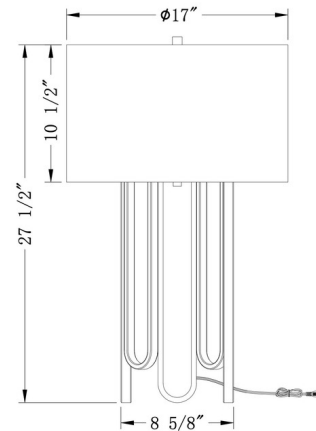

Description

The Deanna Table Lamp features graceful curves that take center stage for the design of this lamp, with an Antique Brass finish complemented by a Beige cotton drum shade this lamp is the perfect addition to any home with a modern design. Includes a 3-way socket switch.

Shown in antique brass / beige

Specifications

COLOR	Beige
BODY FINISH	Antique Brass
WATTAGE	27W
DIMMER	Included
DIMENSIONS	17"W x 27.5"H
BULB NOT INCLUDED	1 x A21 3-Way/Medium (E26)/27W/120V LED
OTHER BULB OPTIONS	1 x A19 3-Way/Medium (E26)/120V LED