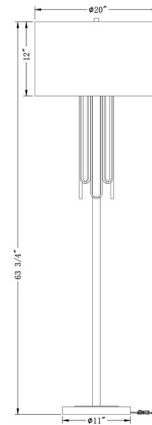

### Description

The Barclay Floor Lamp features decorative metal loops that give the fixture an elevated look making it a work of art in any room. Available with a Gunmetal finish complemented by an Off White cotton drum shade. Includes a 3-way socket switch.

### Specifications

COLOR	Off White
BODY FINISH	Bronze
WATTAGE	27W
DIMMER	Included
DIMENSIONS	20"W x 63.75"H
BULB NOT INCLUDED	1 x A21 3-Way/Medium (E26)/27W/120V LED

CLICK TO VIEW PRODUCT

Notes: