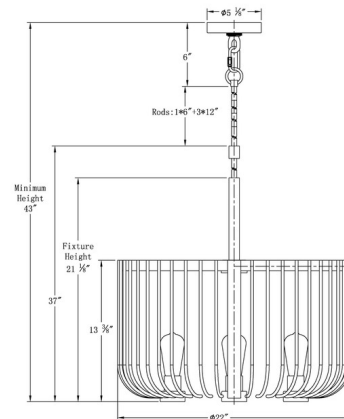

### Specifications

COLOR . . . . . N/A  
 BODY FINISH . . . . . Silver  
 WATTAGE . . . . . 240W  
 DIMMER . . . . . Standard 120V  
 DIMENSIONS . . . . . 22"W x 13.38"H  
 BULB NOT INCLUDED . . . . . 4 x A19/Medium (E26)/60W/120V Incandescent  
 OTHER BULB OPTIONS . . . . . 1 x A19/Medium (E26)/120V LED

### Technical Information

PRODUCT DIMENSIONS . . . . . Downrods: (3) - 12in. and (1) - 6in.

Shown in silver

CLICK TO VIEW PRODUCT

Notes: