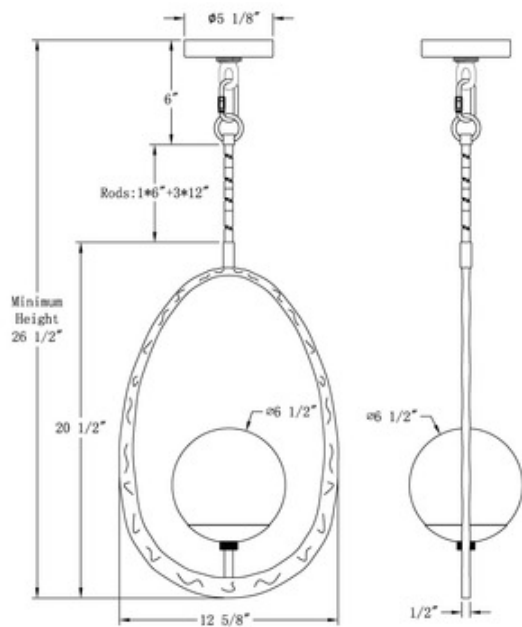

BRAND

FlowDecor

DESCRIPTION

The Corfu Pendant features a delicate metal egg shaped structure with a single frosted globe within the middle of the fixture that seems to float in the air. Available with a Black finish. UL listed.

Shown in: Black / Frost

SHADE COLOR	Frost
BODY FINISH	Black
WATTAGE	40W
DIMMER	Standard 120V
DIMENSIONS	12.5"W x 20.5"H x 6.5"D
BULB NOT INCLUDED	
LAMP	1 x A19/Medium (E26)/40W/120V Incandescent 1 x A19/Medium (E26)/120V LED

Technical Information

PRODUCT DIMENSIONS	Downrods: (3) - 12in. and (1) 6in.
---------------------------	------------------------------------

SPEC # FLD1038553

COMPANY	PROJECT	FIXTURE TYPE	APPROVED BY	DATE