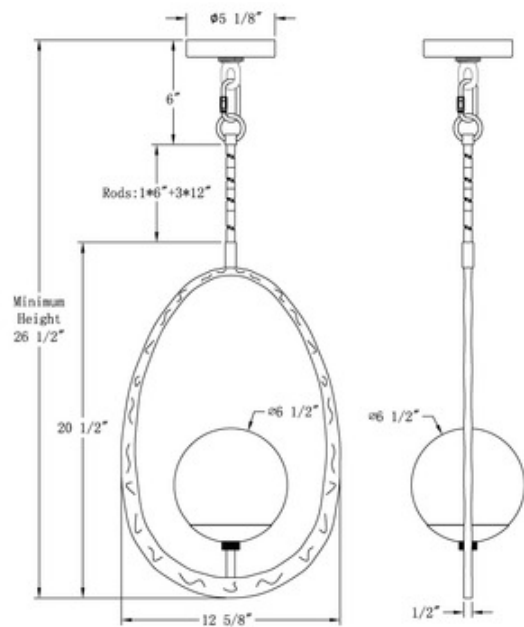

**BRAND**

FlowDecor

**DESCRIPTION**

The Corfu Pendant features a delicate metal egg shaped structure with a single frosted globe within the middle of the fixture that seems to float in the air. Available with a Black finish. UL listed.

Shown in: Black / Frost

<b>SHADE COLOR</b>	Frost
<b>BODY FINISH</b>	Black
<b>WATTAGE</b>	40W
<b>DIMMER</b>	Standard 120V
<b>DIMENSIONS</b>	12.5"W x 20.5"H x 6.5"D
<b>BULB NOT INCLUDED</b>	
<b>LAMP</b>	1 x A19/Medium (E26)/40W/120V Incandescent 1 x A19/Medium (E26)/120V LED

*Technical Information*

**PRODUCT DIMENSIONS** Downrods: (3) - 12in. and (1) 6in.

**SPEC #**

FLD1038553

COMPANY

PROJECT

FIXTURE TYPE

APPROVED BY