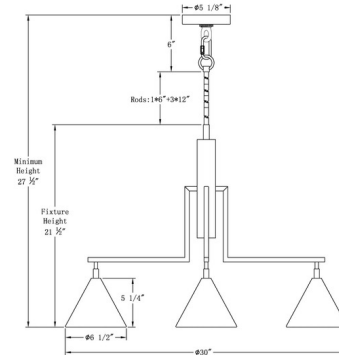

Shown in antique brass / black

Specifications

COLOR Black
BODY FINISH Antique Brass
WATTAGE 160W
DIMMER Standard 120V
DIMENSIONS 30"W x 21.5"H
BULB NOT INCLUDED 4 x A15/Candelabra (E12)/40W/120V Incandescent

Technical Information

PRODUCT DIMENSIONS Downrods: (3) - 12in. and (1) - 6in.

CLICK TO VIEW PRODUCT

Notes: