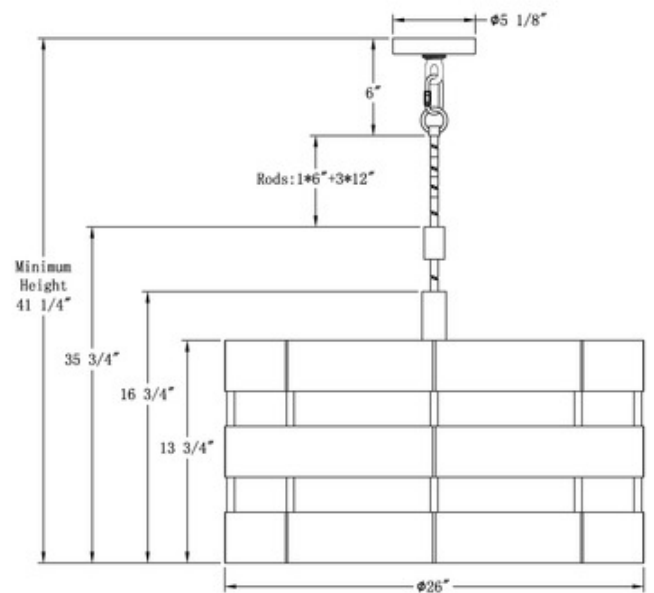

**BRAND**

FlowDecor

**DESCRIPTION**

The Corsica Chandelier features a fluted silhouette that is open giving the fixture an airy feel without overpowering other elements in the room. Available with an Antique Brass finish. UL listed.

Shown in: Antique Brass / Antique Brass

<b>SHADE COLOR</b>	Antique Brass
<b>BODY FINISH</b>	Antique Brass
<b>WATTAGE</b>	180W
<b>DIMMER</b>	Standard 120V
<b>DIMENSIONS</b>	26"W x 16.75"H
<b>BULB NOT INCLUDED</b>	
<b>LAMP</b>	3 x A19/Medium (E26)/60W/120V Incandescent A19/Medium (E26)/120V LED

*Technical Information*

<b>PRODUCT DIMENSIONS</b>	Downrods: (3) - 12in. and (1) - 6in.
---------------------------	--------------------------------------

**SPEC #** FLD1038555

COMPANY	PROJECT	FIXTURE TYPE	APPROVED BY	DATE