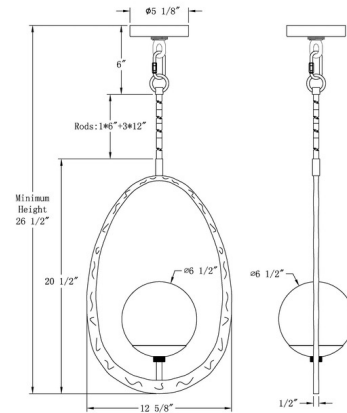

### Description

The Pegasus Pendant features a delicate frame that holds a single globe which conceals the light source and appears to float in the middle of the fixtures. Available with a painted Gold finish complemented by a Frosted diffuser. Can be installed on sloped ceilings. UL listed.

### Specifications

COLOR . . . . . Frosted  
BODY FINISH . . . . . Gold  
WATTAGE . . . . . 40W  
DIMMER . . . . . Standard 120V  
DIMENSIONS . . . . . 12.5"W x 20.5"H x 6.5"D  
BULB NOT INCLUDED . . . . . 1 x A19/Medium (E26)/40W/120V Incandescent  
OTHER BULB OPTIONS . . . . . 1 x A19/Medium (E26)/120V LED

### Technical Information

PRODUCT DIMENSIONS . . . . . Downrods: (3) - 12in. and (1) - 6in.

CLICK TO VIEW PRODUCT

Notes: