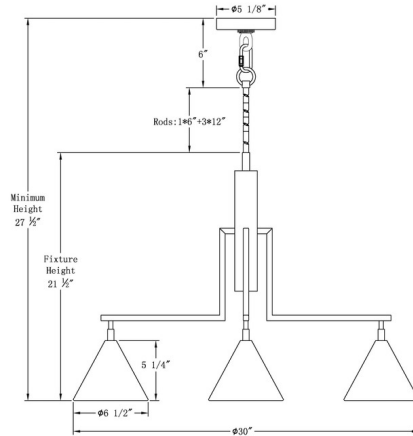

Specifications

COLOR Matte White
BODY FINISH Antique Brass
WATTAGE 160W
DIMMER Standard 120V
DIMENSIONS 30"W x 21.5"H
BULB NOT INCLUDED 4 x A15/Candelabra (E12)/40W/120V Incandescent
OTHER BULB OPTIONS 4 x B10/Candelabra (E12)/120V LED

Technical Information

PRODUCT DIMENSIONS Downrods: (3) - 12in. and (1) - 6in.

Shown in antique brass / matte white

CLICK TO VIEW PRODUCT

Notes: