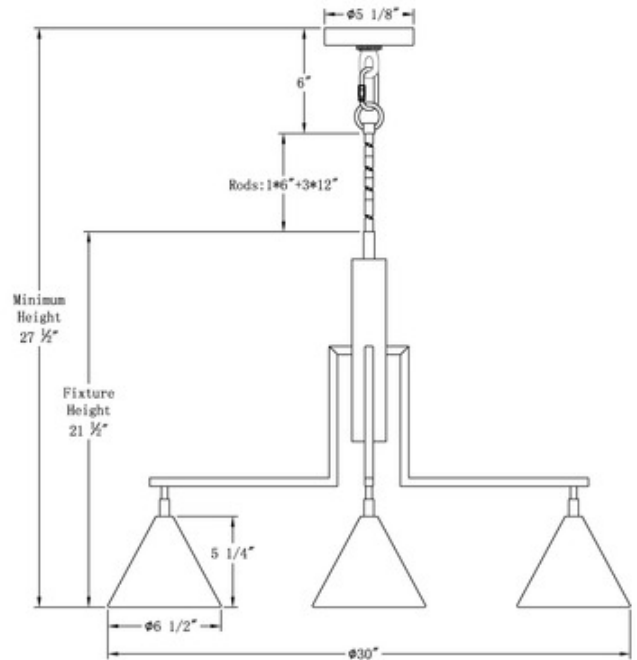

BRAND

FlowDecor

DESCRIPTION

The Sparrow Chandelier features a mid-century modern inspired design with four lights that emit a warm glow when illuminated. Available with an Antique Brass finish complemented by Matte White shades that have an Antique Brass interior. UL listed.

Shown in: Antique Brass / Matte White

SHADE COLOR	Matte White
BODY FINISH	Antique Brass
WATTAGE	160W
DIMMER	Standard 120V
DIMENSIONS	30"W x 21.5"H
BULB NOT INCLUDED	
LAMP	4 x A15/Candelabra (E12)/40W/120V Incandescent 4 x B10/Candelabra (E12)/120V LED

Technical Information

PRODUCT DIMENSIONS	Downrods: (3) - 12in. and (1) - 6in.
---------------------------	--------------------------------------

SPEC # FLD1038557

COMPANY	PROJECT	FIXTURE TYPE	APPROVED BY	DATE