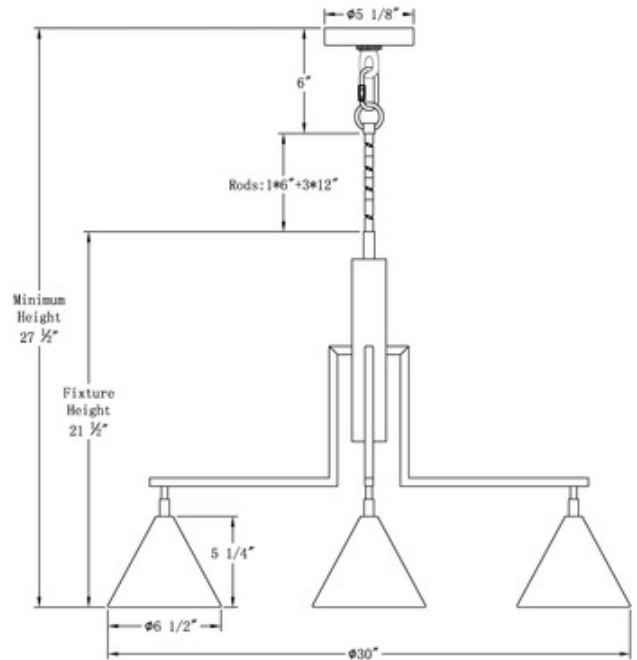

BRAND

FlowDecor

DESCRIPTION

The Sparrow Chandelier features a mid-century modern inspired design with four lights that emit a warm glow when illuminated. Available with an Antique Brass finish complemented by Matte White shades that have an Antique Brass interior. UL listed.

Shown in: Antique Brass / Matte White

SHADE COLOR	Matte White
BODY FINISH	Antique Brass
WATTAGE	160W
DIMMER	Standard 120V
DIMENSIONS	30"W x 21.5"H
BULB NOT INCLUDED	
LAMP	4 x A15/Candelabra (E12)/40W/120V Incandescent 4 x B10/Candelabra (E12)/120V LED

Technical Information

PRODUCT DIMENSIONS	Downrods: (3) - 12in. and (1) - 6in.
---------------------------	--------------------------------------

SPEC #	FLD1038557
---------------	------------

COMPANY	PROJECT	FIXTURE TYPE	APPROVED BY	DATE