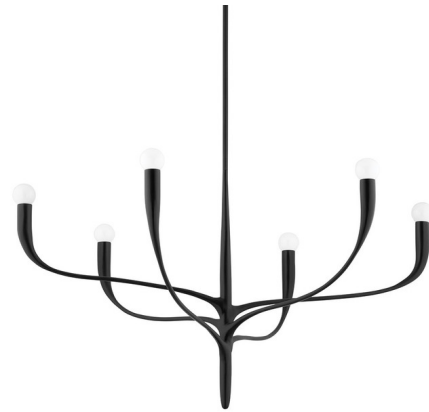

Lightology

lightology.com
866-954-4489
04-21-26

Project: _____

Company: _____

Location: _____ Fixture Type: _____

SPEC #: **HUD1038773**

Approved On: _____ Approved By: _____

Labra Chandelier By Hudson Valley Lighting

Description

The Labra Chandelier gives a beautiful botanical and contemporary look to any space. It features swooping, bare steels arms that cast warm shadows of light across your area. Not sloped ceiling compatible.

Shown in aged iron

Specifications

COLOR N/A
BODY FINISH Aged Iron
WATTAGE 360W
DIMMER Standard 120V
DIMENSIONS 36.75"W x 20"H
BULB NOT INCLUDED 6 x G16.5/Candelabra (E12)/60W/120V Incandescent
OTHER BULB OPTIONS 6 x G16.5/Candelabra (E12)/120V LED
COUNTRY OF ORIGIN China

Technical Information

PRODUCT DIMENSIONS Downrods Included: 1x3", 1x6", 1x12", 2x18"

CLICK TO VIEW PRODUCT

Notes: