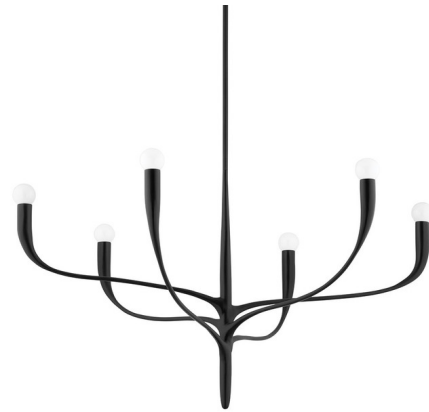

Lightology

lightology.com
866-954-4489
06-27-26

Project: _____

Company: _____

Location: _____ Fixture Type: _____

SPEC #: **HUD1038773**

Approved On: _____ Approved By: _____

Labra Chandelier By Hudson Valley Lighting

Description

The Labra Chandelier gives a beautiful botanical and contemporary look to any space. It features swooping, bare steels arms that cast warm shadows of light across your area. Not sloped ceiling compatible.

Shown in aged iron

Specifications

COLOR N/A
BODY FINISH Aged Iron
WATTAGE 360W
DIMMER Standard 120V
DIMENSIONS 36.75"W x 20"H
BULB NOT INCLUDED 6 x G16.5/Candelabra (E12)/60W/120V Incandescent
OTHER BULB OPTIONS 6 x G16.5/Candelabra (E12)/120V LED
COUNTRY OF ORIGIN China

Technical Information

PRODUCT DIMENSIONS Downrods Included: 1x3", 1x6", 1x12", 2x18"

CLICK TO VIEW PRODUCT

Notes: