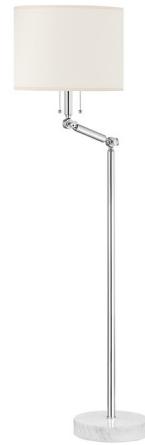

## Essex Floor Lamp By Hudson Valley Lighting

### Description

The Essex Floor Lamp displays a beautiful Carrara marble base with a round Cream linen shade to offer task or ambient light. On/off pull chain on socket.

Shown in polished nickel / cream

### Specifications

COLOR	Cream
BODY FINISH	Polished Nickel
WATTAGE	18W
DIMMER	N/A
DIMENSIONS	14"W x 53"H
BULB NOT INCLUDED	2 x A19/Medium (E26)/9W/120V LED
COUNTRY OF ORIGIN	China

### Technical Information

PRODUCT DIMENSIONS	Base: 10.25" diameter
--------------------	-----------------------

CLICK TO VIEW PRODUCT

Notes: