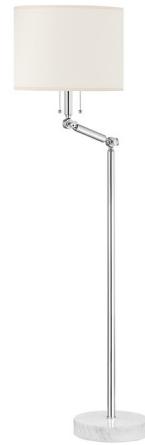

Lightology

lightology.com
866-954-4489
04-21-26

Project: _____

Company: _____

Location: _____ Fixture Type: _____

SPEC #: **HUD1038874**

Approved On: _____ Approved By: _____

Essex Floor Lamp By Hudson Valley Lighting

Description

The Essex Floor Lamp displays a beautiful Carrara marble base with a round Cream linen shade to offer task or ambient light. On/off pull chain on socket.

Shown in polished nickel / cream

Specifications

COLOR	Cream
BODY FINISH	Polished Nickel
WATTAGE	18W
DIMMER	N/A
DIMENSIONS	14"W x 53"H
BULB NOT INCLUDED	2 x A19/Medium (E26)/9W/120V LED
COUNTRY OF ORIGIN	China

Technical Information

PRODUCT DIMENSIONS	Base: 10.25" diameter
--------------------	-----------------------