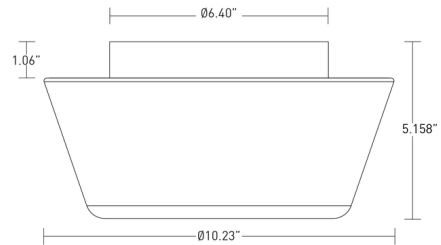

CLICK TO VIEW PRODUCT

Notes: