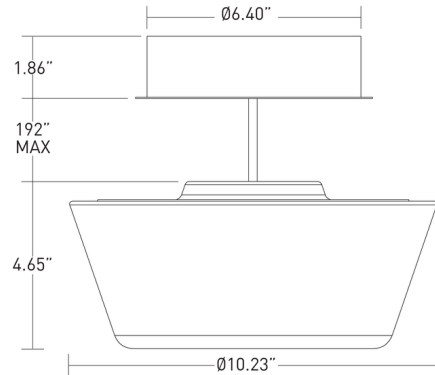

### Specifications

COLOR	N/A
BODY FINISH	Satin Silver Powdercoat
WATTAGE	31W
DIMMER	Low Voltage Electronic
DIMENSIONS	10.23"W x 4.65"H
INTEGRATED LED MODULE	2 x LED/15.5W/120V LED

### Technical Information

PRODUCT DIMENSIONS	Cable Length: 192"
LAMP LIFE	50000 hours
BEAM ANGLE	35°
COLOR RENDERING	90 CRI
LAMP COLOR	2700K
LUMENS/WATT	127.16
LUMINOUS FLUX	1971 lumens

Shown in satin silver powdercoat