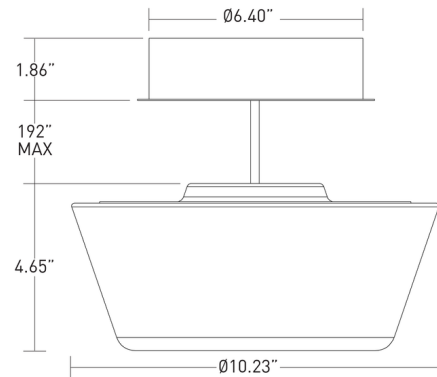

### Specifications

COLOR	N/A
BODY FINISH	Satin Silver Powdercoat
WATTAGE	31W
DIMMER	Low Voltage Electronic
DIMENSIONS	10.23"W x 4.65"H
INTEGRATED LED MODULE	2 x LED/15.5W/120V LED

### Technical Information

PRODUCT DIMENSIONS	Cable Length: 192"
LAMP LIFE	50000 hours
BEAM ANGLE	35°
COLOR RENDERING	90 CRI
LAMP COLOR	2700K
LUMENS/WATT	127.16
LUMINOUS FLUX	1971 lumens

Shown in satin silver powdercoat