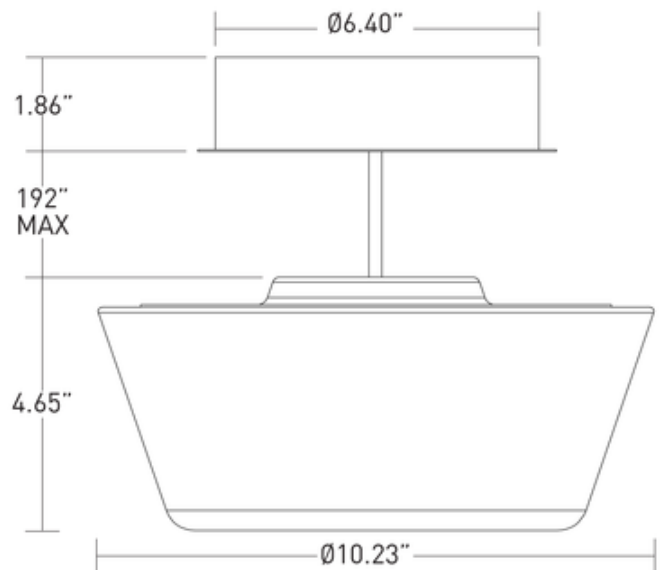

**BRAND**

Lucifer Lighting

**DESCRIPTION**

The Stellr Pendant features an organic shape that conceals the performance mechanics of this minimalist luminaire. A directional downlight is paired with a polymer waveguide which allows for directional and ambient light configurations. Offers the ability to change the feeling of the room as well as the appearance of the luminaire. Downlight available in a 35 degree beam angle. Available with Black or White cable. Includes soft focus lens and a surface mount canopy with standard junction box mounting plate. Both light sources dim independently. Integral LED drivers dimmable with electronic low voltage (ELV) or Triac dimmer down to 1%.STELLR features two light sources downlight (direct) and waveguide (indirect). For simultaneous control of these sources, wire normally. For independent control of these sources, two separate 120V wires are required.

*Shown in: Satin Silver Powdercoat*

<b>SHADE COLOR</b>	N/A
<b>BODY FINISH</b>	Satin Silver Powdercoat
<b>WATTAGE</b>	31W
<b>DIMMER</b>	Low Voltage Electronic
<b>DIMENSIONS</b>	10.23"W x 4.65"H
<b>INTEGRATED LED MODULE</b>	
<b>LAMP</b>	2 x LED/15.5W/120V LED

*Technical Information*

<b>LUMINOUS FLUX</b>	1971 lumens
<b>LUMENS/WATT</b>	127.16
<b>LAMP COLOR</b>	2700K
<b>COLOR RENDERING</b>	90 CRI
<b>BEAM ANGLE</b>	35°
<b>LAMP LIFE</b>	50000 hours

**SPEC #** LCF1038901