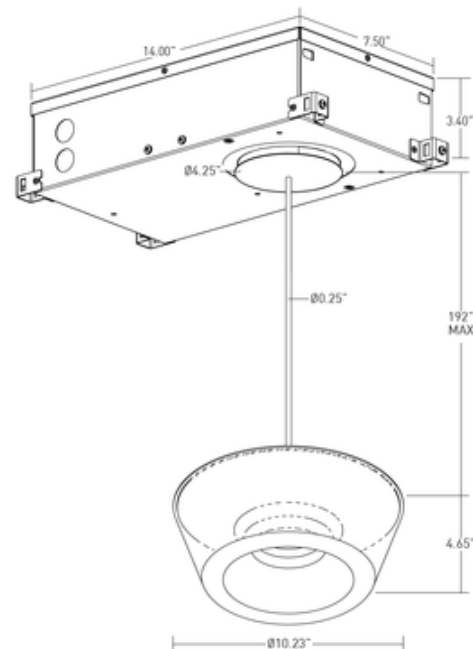

BRAND

Lucifer Lighting

DESCRIPTION

The Stellr Recessed Pendant features an organic shape and conceals the performance mechanics of this minimalist luminaire. A directional downlight is paired with a polymer waveguide which allows for directional and ambient light configurations. Offers the ability to change the feeling of the room as well as the appearance of the luminaire. Downlight offered with a 35 degree beam angle. Available with Black or White cable. Includes soft focus lens and an IC Airtight housing (Chicago Plenum, Airtight and Title 24 compliant). Both light sources dim independently. Integral LED drivers dimmable with electronic low voltage (ELV) or Triac dimmer down to 1%.STELLR features two light sources - downlight (direct) and waveguide (indirect). For simultaneous control of these sources, wire normally. For independent control of these sources, two separate 120V wires are required.

Shown in: Black Powdercoat

SHADE COLOR	N/A
BODY FINISH	Black Powdercoat
WATTAGE	31W
DIMMER	Low Voltage Electronic
DIMENSIONS	10.23"W x 4.65"H
INTEGRATED LED MODULE	
LAMP	2 x LED/15.5W/120V LED

Technical Information

LUMINOUS FLUX	1904 lumens
LUMENS/WATT	122.84
LAMP COLOR	2700K
COLOR RENDERING	90 CRI
BEAM ANGLE	35°
LAMP LIFE	50000 hours

SPEC # LCF1038906

COMPANY

PROJECT

FIXTURE TYPE

APPROVED BY

DATE
