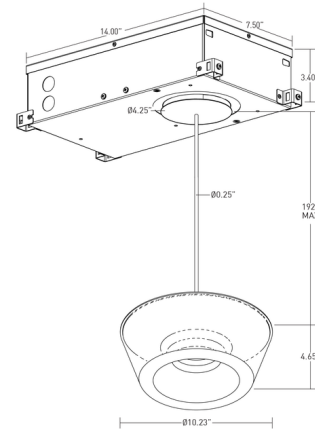

CLICK TO VIEW PRODUCT

Notes: