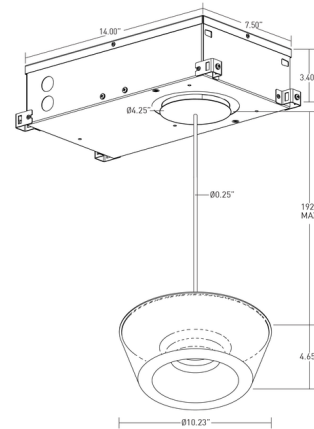

### Description

The Stellr Recessed Pendant features an organic shape and conceals the performance mechanics of this minimalist luminaire. A directional downlight is paired with a polymer waveguide which allows for directional and ambient light configurations. Offers the ability to change the feeling of the room as well as the appearance of the luminaire. Downlight offered with a 35 degree beam angle. Available with Black or White cable. Includes soft focus lens and an IC Airtight housing (Chicago Plenum, Airtight and Title 24 compliant). Both light sources dim independently. Integral LED drivers dimmable with electronic low voltage (ELV) or Triac dimmer down to 1%.STELLR features two light sources - downlight (direct) and waveguide (indirect). For simultaneous control of these sources, wire normally. For independent control of these sources, two separate 120V wires are required.

### Specifications

COLOR	N/A
BODY FINISH	Black Powdercoat
WATTAGE	31W
DIMMER	Low Voltage Electronic
DIMENSIONS	10.23"W x 4.65"H
INTEGRATED LED MODULE	2 x LED/15.5W/120V LED

### Technical Information

PRODUCT DIMENSIONS	Cable Length: 192"
LAMP LIFE	50000 hours
BEAM ANGLE	35°
COLOR RENDERING	90 CRI
LAMP COLOR	2700K
LUMENS/WATT	122.84
LUMINOUS FLUX	1904 lumens

Shown in black powdercoat