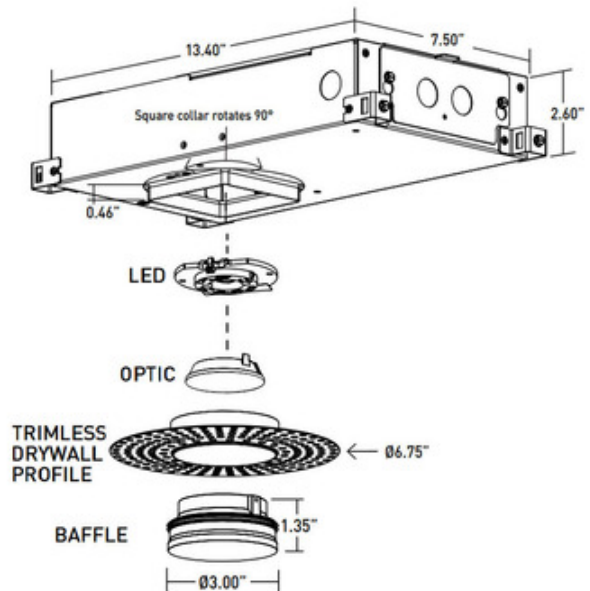

**BRAND**

Lucifer Lighting

**DESCRIPTION**

The Fraxion 3 Inch Round Fixed Trimless Downlight with New Construction IC Airtight Housing (Chicago Plenum, Airtight and Title 24 compliant) features a low profile and slim housing making it an excellent choice for residential, retail or commercial spaces. Baffle in powdercoat finish. Includes soft focus lens. Offered in 2700K and Warm Dim (3200K-1800K) color temperature options with 40 degree beam angle. Ceiling thickness: .50-1.375 inch. Suitable for dry/damp locations only. Integral 120 volt LED driver dimmable with an electronic low voltage (ELV) or Triac dimmer to 2%.

<b>TRIM COLOR</b>	N/A
<b>BODY FINISH</b>	Gold Powdercoat
<b>WATTAGE</b>	14W
<b>DIMMER</b>	Low Voltage Electronic
<b>DIMENSIONS</b>	13.4"L x 7.5"W x 2.6"H
<b>INTEGRATED LED MODULE</b>	
<b>LAMP</b>	1 x LED/14W/120V LED

*Technical Information*

<b>LUMINOUS FLUX</b>	896 lumens
<b>LUMENS/WATT</b>	64.00
<b>LAMP COLOR</b>	2700K
<b>COLOR RENDERING</b>	90 CRI
<b>BEAM ANGLE</b>	40°
<b>LAMP LIFE</b>	50000 hours
<b>FUNCTION</b>	Downlight
<b>HOUSING TYPE</b>	New construction IC Airtight
<b>HOUSING HEIGHT</b>	3"
<b>SPEC #</b>	LCF1038980