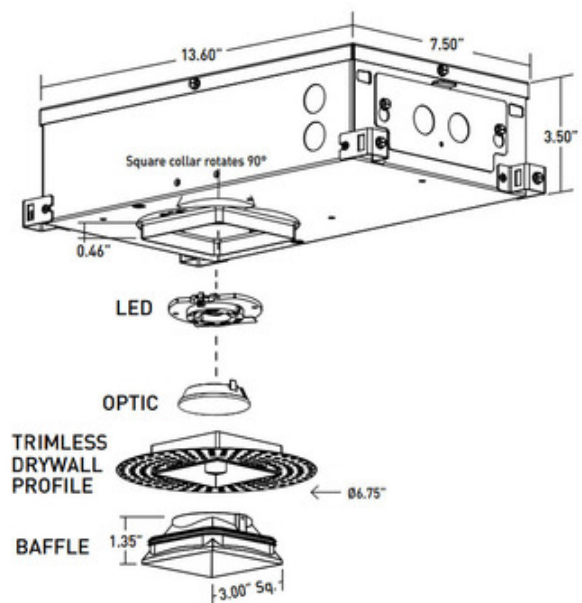

**BRAND**

Lucifer Lighting

**DESCRIPTION**

The Fraxion 3 Inch Square Adjustable Trimless Downlight with New Construction IC Airtight Housing (Chicago Plenum, Airtight and Title 24 compliant) features a low profile and slim housing making it an excellent choice for residential, retail or commercial spaces. Integral aiming mechanism providing lockable hot-aim tilt up to 40 degrees and 365 degree rotation. Baffle in powdercoat finish. Includes soft focus lens. Offered in 2700K, 3000K, and Warm Dim (3200K-1800K) color temperature options with 40 degree beam angle. Ceiling thickness: .50-1.375 inch. Available in a dry/damp and wet location option. Integral 120 volt LED driver dimmable with an electronic low voltage (ELV) or Triac dimmer to 2%.

<b>TRIM COLOR</b>	N/A
<b>BODY FINISH</b>	Black Powdercoat
<b>WATTAGE</b>	14W
<b>DIMMER</b>	Low Voltage Electronic
<b>DIMENSIONS</b>	13.6"L x 7.5"W x 3.5"H
<b>INTEGRATED LED MODULE</b>	
<b>LAMP</b>	1 x LED/14W/120V LED

*Technical Information*

<b>LUMINOUS FLUX</b>	936 lumens
<b>LUMENS/WATT</b>	66.86
<b>LAMP COLOR</b>	2700K
<b>COLOR RENDERING</b>	90 CRI
<b>BEAM ANGLE</b>	40°
<b>LAMP LIFE</b>	50000 hours
<b>FUNCTION</b>	Adjustable Accent
<b>CEILING TYPE</b>	Drywall Trimless/Flush
<b>HOUSING TYPE</b>	New construction IC Airtight
<b>SPEC #</b>	LCF1039020