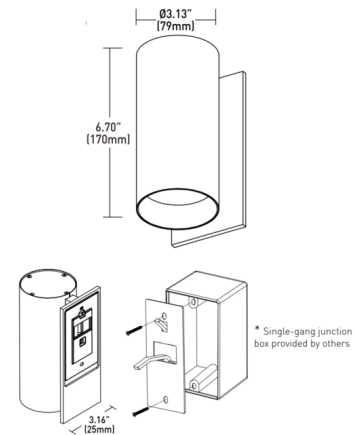

Description

The Cylinder Downlight Outdoor Wall Mount features a slim profile with a minimal canopy and no visible mounting hardware. Downlight includes a 40 degree optic with a soft focus lens and integral power supply. Dimmable to 1% at 120 volt with electronic low voltage (ELV) or Triac, or 1% at 120-277V with 0-10V dimming.

Shown in white / black baffle

Specifications

COLOR	N/A
BODY FINISH	White / Black Baffle
WATTAGE	17W
DIMMER	Low Voltage Electronic
DIMENSIONS	3.13"W x 6.7"H x 4"D
INTEGRATED LED MODULE	1 x LED/17W/120V LED

Technical Information

LAMP LIFE	50000 hours
BEAM ANGLE	40°
COLOR RENDERING	90 CRI
LAMP COLOR	2700K
LUMENS/WATT	52.94
LUMINOUS FLUX	900 lumens

CLICK TO VIEW PRODUCT

Notes: