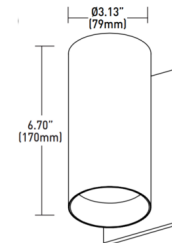

Description

The Cylinder Downlight Outdoor Wall Mount features a slim profile with a minimal canopy and no visible mounting hardware. Downlight includes a 40 degree optic with a soft focus lens and integral power supply. Dimmable to 1% at 120 volt with electronic low voltage (ELV) or Triac, or 1% at 120-277V with 0-10V dimming.

Shown in white / black baffle

* Single-gang junction box provided by others

Specifications

COLOR	N/A
BODY FINISH	White / Black Baffle
WATTAGE	16W
DIMMER	Low Voltage Electronic
DIMENSIONS	3.13"W x 6.7"H x 4"D
INTEGRATED LED MODULE	1 x LED/16W/120V LED

Technical Information

LAMP LIFE	50000 hours
BEAM ANGLE	40°
COLOR RENDERING	.90 CRI
LAMP COLOR	Warm Dim
LUMENS/WATT	47.94
LUMINOUS FLUX	767 lumens

CLICK TO VIEW PRODUCT

Notes: