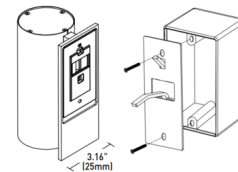

Description

The Cylinder Downlight Outdoor Wall Mount features a slim profile with a minimal canopy and no visible mounting hardware. Downlight includes a 40 degree optic with a soft focus lens and integral power supply. Dimmable to 1% at 120 volt with electronic low voltage (ELV) or Triac, or 1% at 120-277V with 0-10V dimming.

Shown in white / black baffle

* Single-gang junction box provided by others

Specifications

COLOR	N/A
BODY FINISH	White / Black Baffle
WATTAGE	16W
DIMMER	Low Voltage Electronic
DIMENSIONS	3.13"W x 6.7"H x 4"D
INTEGRATED LED MODULE	1 x LED/16W/120V LED