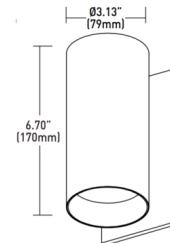

* Single-gang junction box provided by others

Specifications

COLOR	N/A
BODY FINISH	Black / Black Baffle
WATTAGE	17W
DIMMER	Low Voltage Electronic
DIMENSIONS	3.13"W x 6.7"H x 4"D
INTEGRATED LED MODULE	1 x LED/17W/120V LED

Technical Information

LAMP LIFE	50000 hours
BEAM ANGLE	40°
COLOR RENDERING	90 CRI
LAMP COLOR	2700K
LUMENS/WATT	52.94
LUMINOUS FLUX	900 lumens