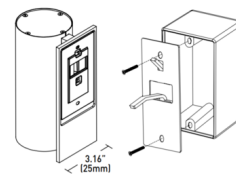

* Single-gang junction box provided by others

Specifications

COLOR	N/A
BODY FINISH	Black / Black Baffle
WATTAGE	17W
DIMMER	Low Voltage Electronic
DIMENSIONS	3.13"W x 6.7"H x 4"D
INTEGRATED LED MODULE	1 x LED/17W/120V LED

Technical Information

LAMP LIFE	50000 hours
BEAM ANGLE	40°
COLOR RENDERING	90 CRI
LAMP COLOR	2700K
LUMENS/WATT	52.94
LUMINOUS FLUX	900 lumens