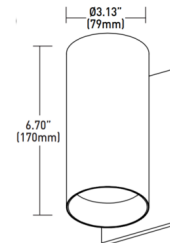

### Specifications

COLOR	N/A
BODY FINISH	Black / Black Baffle
WATTAGE	17W
DIMMER	Low Voltage Electronic
DIMENSIONS	3.13"W x 6.7"H x 4"D
INTEGRATED LED MODULE	1 x LED/17W/120V LED

### Technical Information

LAMP LIFE	50000 hours
BEAM ANGLE	40°
COLOR RENDERING	90 CRI
LAMP COLOR	2700K
LUMENS/WATT	52.94
LUMINOUS FLUX	900 lumens

Shown in black / black baffle

\* Single-gang junction box provided by others