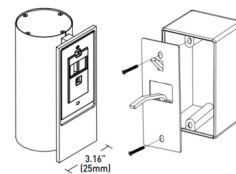

* Single-gang junction box provided by others