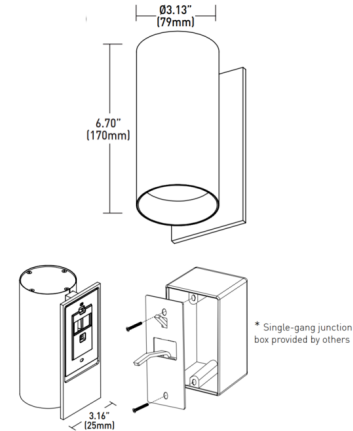

CLICK TO VIEW PRODUCT

Notes: