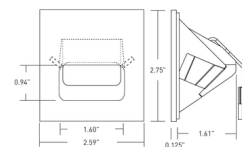

CLICK TO VIEW PRODUCT

Notes: