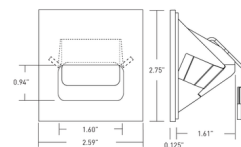

CLICK TO VIEW PRODUCT

Notes: