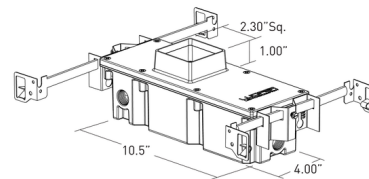

CLICK TO VIEW PRODUCT

Notes: