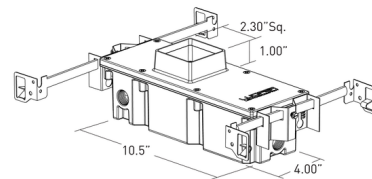

CLICK TO VIEW PRODUCT

Notes: