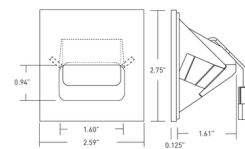

CLICK TO VIEW PRODUCT

Notes: