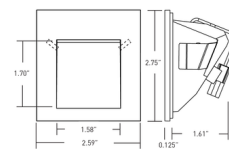

CLICK TO VIEW PRODUCT

Notes: