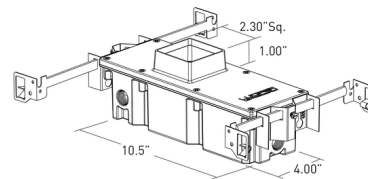

CLICK TO VIEW PRODUCT

Notes: