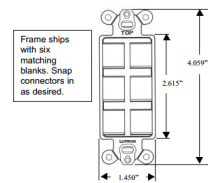

Description

The Claro Field Customizable Multi-Port Frame is shipped with six blanks for use with multiple connector types such as phone, cable, fiber, and BNC (connector types sold separately). Can be used in single and multi-gang applications. Connectors snap fit into the frame (no tools required). Fits faceplates with a designer opening. Note: Designer wall plate sold separately.

Shown in gloss brown

Specifications

COLOR	N/A
BODY FINISH	Gloss Brown
WATTAGE	N/A
DIMMER	N/A
DIMENSIONS	1.45"W x 4.06"H
BULB	N/A

CLICK TO VIEW PRODUCT

Notes: