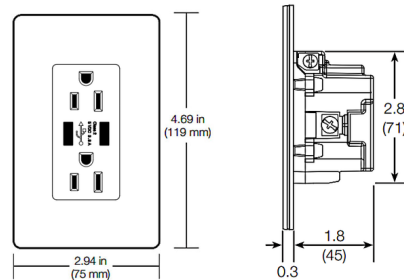

Description

The 15 Amp 125V Dual USB Tamper Resistant Receptacle features two Type A 2.0 USB ports. USB port rated for minimum 10,000 insertions and removals. Available in Lutron gloss and satin finishes. Note: Designer wall plate sold separately.

Shown in gloss black

Note: Requires a U.S. wallbox 2½ in (64 mm) deep minimum. Overall width and height dimensions shown are with a Claro wallplate (sold separately).

Specifications

COLOR	N/A
BODY FINISH	Gloss Black
WATTAGE	N/A
DIMMER	N/A
DIMENSIONS	2.94"W x 4.69"H x 1.8"D
BULB	N/A
COUNTRY OF ORIGIN	China