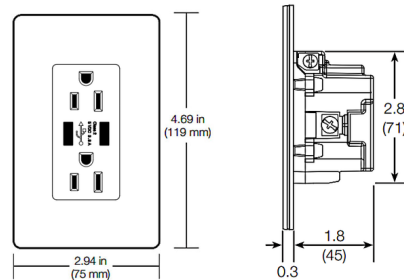

Description

The 15 Amp 125V Dual USB Tamper Resistant Receptacle features two Type A 2.0 USB ports. USB port rated for minimum 10,000 insertions and removals. Available in Lutron gloss and satin finishes. Note: Designer wall plate sold separately.

Shown in gloss white

Note: Requires a U.S. wallbox 2½ in (64 mm) deep minimum. Overall width and height dimensions shown are with a Claro wallplate (sold separately).

Specifications

COLOR	N/A
BODY FINISH	Gloss White
WATTAGE	N/A
DIMMER	N/A
DIMENSIONS	2.94"W x 4.69"H x 1.8"D
BULB	N/A
COUNTRY OF ORIGIN	China