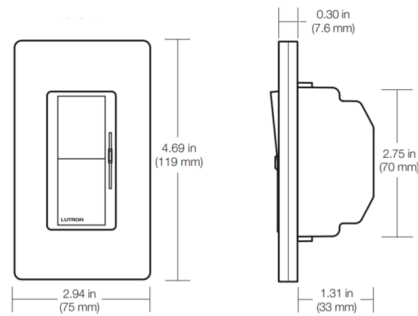

By Lutron

Description

The Diva 300W 3-Way Electronic Low Voltage (ELV) Dimmer features a large paddle switch with a linear-slide dimmer. Available in gloss and satin finishes. Built in soft glow nightlight which is visible best on lighter finishes. Requires neutral wire connection. Note: Claro designer wall plate sold separately.

Shown in gloss brown

Specifications

COLOR	N/A
BODY FINISH	Gloss Brown
WATTAGE	300W
DIMMER	Low Voltage Electronic
DIMENSIONS	2.94"W x 4.69"H x 1.31"D
BULB	N/A
COUNTRY OF ORIGIN	United States

CLICK TO VIEW PRODUCT