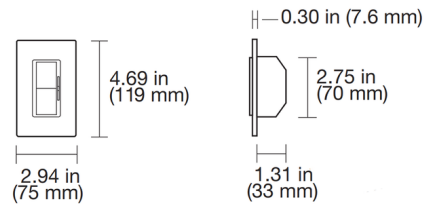

By Lutron

Description

The Diva 3-Wire LED/Fluorescent Ballast Dimmer features a large on/off paddle switch with a linear slide for dimming. for use on single pole/3-way wiring systems. 120V: 8 Amp. 277V: 6 Amp. Features a locator light. Nightlight is best visible with light color finishes. Designed for use with Lutron Hi-Lume, Hi-Lume 3D and EcoSystem ballasts and Hi-Lume A-Series LED drivers. Note: Designer wall plates sold separately.

Shown in gloss grey

Specifications

COLOR	N/A
BODY FINISH	Gloss Grey
WATTAGE	1000W
DIMMER	N/A
DIMENSIONS	2.94"W x 4.69"H x 1.31"D
BULB	N/A
COUNTRY OF ORIGIN	United States

CLICK TO VIEW PRODUCT

Notes: