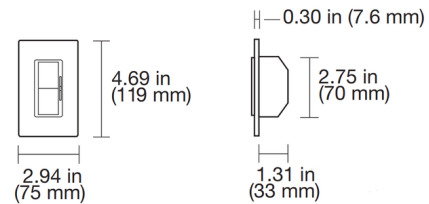

By Lutron

Description

The Diva 3-Wire LED/Fluorescent Ballast Dimmer features a large on/off paddle switch with a linear slide for dimming. for use on single pole/3-way wiring systems. 120V: 8 Amp. 277V: 6 Amp. Features a locator light. Nightlight is best visible with light color finishes. Designed for use with Lutron Hi-Lume, Hi-Lume 3D and EcoSystem ballasts and Hi-Lume A-Series LED drivers. Note: Designer wall plates sold separately.

Shown in gloss light almond

Specifications

COLOR	N/A
BODY FINISH	Gloss Light Almond
WATTAGE	1000W
DIMMER	N/A
DIMENSIONS	2.94"W x 4.69"H x 1.31"D
BULB	N/A
COUNTRY OF ORIGIN	United States

CLICK TO VIEW PRODUCT