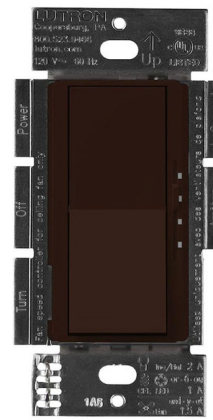

## Diva Light Switch / 3-Speed Fan Control

By Lutron

### Description

The Diva Light Switch and Fan Speed Control features a linear slider with single pole on/off rocker switch and 3-speed fan control with off. Available in satin and gloss finishes. Max capacity: Fan (1.5A), Incandescent/Halogen (2A), CFL/LED (1A). For 3-way and 4-way switching use Claro switches, sold separately. Note: Claro designer wall plate sold separately.

### Specifications

COLOR	N/A
BODY FINISH	Gloss Brown
WATTAGE	N/A
DIMMER	N/A
DIMENSIONS	2.94"W x 4.69"H x 1.31"D
BULB	N/A
COUNTRY OF ORIGIN	China

Shown in gloss brown

**Note:** Requires a U.S. wallbox 2½ in (64 mm) deep minimum. Overall width and height dimensions shown are with a Claro wallplate (sold separately).