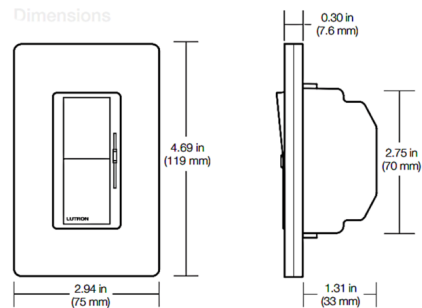

### Description

The Diva Light Switch and Fan Speed Control features a linear slider with single pole on/off rocker switch and 3-speed fan control with off. Available in satin and gloss finishes. Max capacity: Fan (1.5A), Incandescent/Halogen (2A), CFL/LED (1A). For 3-way and 4-way switching use Claro switches, sold separately. Note: Claro designer wall plate sold separately.

### Specifications

COLOR	N/A
BODY FINISH	Gloss Brown
WATTAGE	N/A
DIMMER	N/A
DIMENSIONS	2.94"W x 4.69"H x 1.31"D
BULB	N/A
COUNTRY OF ORIGIN	China

Shown in gloss brown

**Note:** Requires a U.S. wallbox 2½ in (64 mm) deep minimum. Overall width and height dimensions shown are with a Claro wallplate (sold separately).