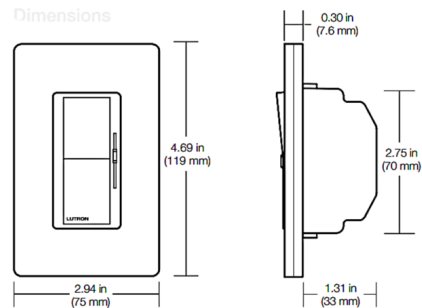

### Description

The Diva Light Switch and Fan Speed Control features a linear slider with single pole on/off rocker switch and 3-speed fan control with off. Available in satin and gloss finishes. Max capacity: Fan (1.5A), Incandescent/Halogen (2A), CFL/LED (1A). For 3-way and 4-way switching use Claro switches, sold separately. Note: Claro designer wall plate sold separately.

Shown in gloss ivory

**Note:** Requires a U.S. wallbox 2½ in (64 mm) deep minimum. Overall width and height dimensions shown are with a Claro wallplate (sold separately).

### Specifications

|                   |                          |
|-------------------|--------------------------|
| COLOR             | N/A                      |
| BODY FINISH       | Gloss Ivory              |
| WATTAGE           | N/A                      |
| DIMMER            | N/A                      |
| DIMENSIONS        | 2.94"W x 4.69"H x 1.31"D |
| BULB              | N/A                      |
| COUNTRY OF ORIGIN | China                    |