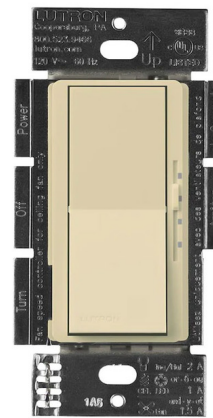

## Diva Light Switch / 3-Speed Fan Control

By Lutron

### Description

The Diva Light Switch and Fan Speed Control features a linear slider with single pole on/off rocker switch and 3-speed fan control with off. Available in satin and gloss finishes. Max capacity: Fan (1.5A), Incandescent/Halogen (2A), CFL/LED (1A). For 3-way and 4-way switching use Claro switches, sold separately. Note: Claro designer wall plate sold separately.

Shown in gloss ivory

**Note:** Requires a U.S. wallbox 2½ in (64 mm) deep minimum. Overall width and height dimensions shown are with a Claro wallplate (sold separately).

### Specifications

|                   |                          |
|-------------------|--------------------------|
| COLOR             | N/A                      |
| BODY FINISH       | Gloss Ivory              |
| WATTAGE           | N/A                      |
| DIMMER            | N/A                      |
| DIMENSIONS        | 2.94"W x 4.69"H x 1.31"D |
| BULB              | N/A                      |
| COUNTRY OF ORIGIN | China                    |