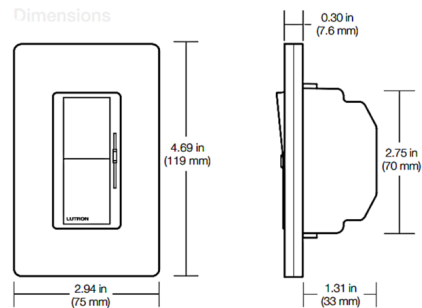

### Description

The Diva Light Switch and Fan Speed Control features a linear slider with single pole on/off rocker switch and 3-speed fan control with off. Available in satin and gloss finishes. Max capacity: Fan (1.5A), Incandescent/Halogen (2A), CFL/LED (1A). For 3-way and 4-way switching use Claro switches, sold separately. Note: Claro designer wall plate sold separately.

Shown in gloss white

**Note:** Requires a U.S. wallbox 2½ in (64 mm) deep minimum. Overall width and height dimensions shown are with a Claro wallplate (sold separately).

### Specifications

|                             |                          |
|-----------------------------|--------------------------|
| COLOR . . . . .             | N/A                      |
| BODY FINISH . . . . .       | Gloss White              |
| WATTAGE . . . . .           | N/A                      |
| DIMMER . . . . .            | N/A                      |
| DIMENSIONS . . . . .        | 2.94"W x 4.69"H x 1.31"D |
| BULB . . . . .              | N/A                      |
| COUNTRY OF ORIGIN . . . . . | China                    |