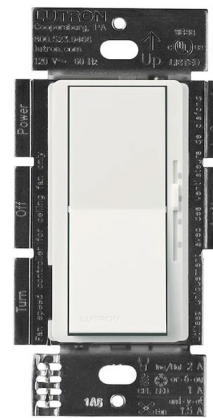

## Diva Light Switch / 3-Speed Fan Control

By Lutron

### Description

The Diva Light Switch and Fan Speed Control features a linear slider with single pole on/off rocker switch and 3-speed fan control with off. Available in satin and gloss finishes. Max capacity: Fan (1.5A), Incandescent/Halogen (2A), CFL/LED (1A). For 3-way and 4-way switching use Claro switches, sold separately. Note: Claro designer wall plate sold separately.

Shown in gloss white

**Note:** Requires a U.S. wallbox 2½ in (64 mm) deep minimum. Overall width and height dimensions shown are with a Claro wallplate (sold separately).

### Specifications

|                             |                          |
|-----------------------------|--------------------------|
| COLOR . . . . .             | N/A                      |
| BODY FINISH . . . . .       | Gloss White              |
| WATTAGE . . . . .           | N/A                      |
| DIMMER . . . . .            | N/A                      |
| DIMENSIONS . . . . .        | 2.94"W x 4.69"H x 1.31"D |
| BULB . . . . .              | N/A                      |
| COUNTRY OF ORIGIN . . . . . | China                    |