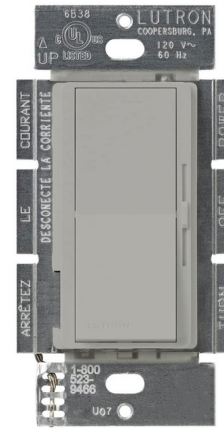

## Diva 600W Magnetic Low Voltage 3-Way Dimmer

By Lutron

### Description

The Diva 600W Magnetic Low Voltage (MLV) Dimmer features a large paddle switch with a linear-slide dimmer. Available in satin and gloss finishes. Designed for use in 3-way applications with Claro switches, sold separately. 450 watt maximum lamp load based on assumed 20% transformer loss. Features a built-in soft glow nightlight. The nightlight is best visible on the lighter color finishes. Note: Designer wall plates sold separately.

Shown in gloss grey

### Specifications

COLOR	N/A
BODY FINISH	Gloss Grey
WATTAGE	450W
DIMMER	Low Voltage Magnetic
DIMENSIONS	2.94"W x 4.69"H x 1.31"D
BULB	N/A
COUNTRY OF ORIGIN	United States

CLICK TO VIEW PRODUCT

Notes: