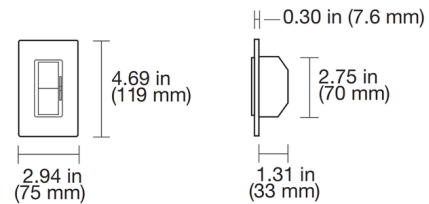

By Lutron

Description

The Diva 600W Magnetic Low Voltage (MLV) Dimmer features a large paddle switch with a linear-slide dimmer. Available in satin and gloss finishes. Designed for use in 3-way applications with Claro switches, sold separately. 450 watt maximum lamp load based on assumed 20% transformer loss. Features a built-in soft glow nightlight. The nightlight is best visible on the lighter color finishes. Note: Designer wall plates sold separately.

Shown in gloss grey

Specifications

COLOR	N/A
BODY FINISH	Gloss Grey
WATTAGE	450W
DIMMER	Low Voltage Magnetic
DIMENSIONS	2.94"W x 4.69"H x 1.31"D
BULB	N/A
COUNTRY OF ORIGIN	United States

CLICK TO VIEW PRODUCT