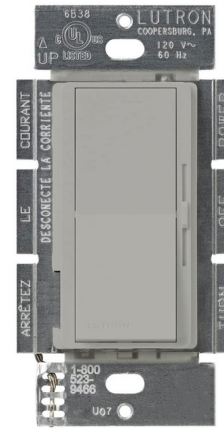

Lightology

lightology.com
866-954-4489
05-25-26

Project: _____
 Company: _____
 Location: _____ Fixture Type: _____
 SPEC #: **LUT1039165**
 Approved On: _____ Approved By: _____

Diva 600W Magnetic Low Voltage 3-Way Dimmer

By Lutron

Description

The Diva 600W Magnetic Low Voltage (MLV) Dimmer features a large paddle switch with a linear-slide dimmer. Available in satin and gloss finishes. Designed for use in 3-way applications with Claro switches, sold separately. 450 watt maximum lamp load based on assumed 20% transformer loss. Features a built-in soft glow nightlight. The nightlight is best visible on the lighter color finishes. Note: Designer wall plates sold separately.

Shown in gloss grey

Specifications

COLOR	N/A
BODY FINISH	Gloss Grey
WATTAGE	450W
DIMMER	Low Voltage Magnetic
DIMENSIONS	2.94"W x 4.69"H x 1.31"D
BULB	N/A
COUNTRY OF ORIGIN	United States

CLICK TO VIEW PRODUCT