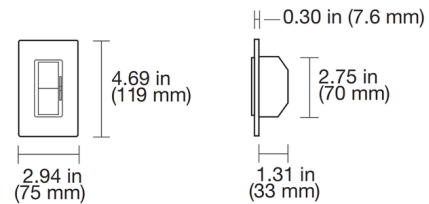

Specifications

COLOR	N/A
BODY FINISH	Gloss Grey
WATTAGE	450W
DIMMER	Low Voltage Magnetic
DIMENSIONS	2.94"W x 4.69"H x 1.31"D
BULB	N/A
COUNTRY OF ORIGIN	United States

CLICK TO VIEW PRODUCT

Notes: