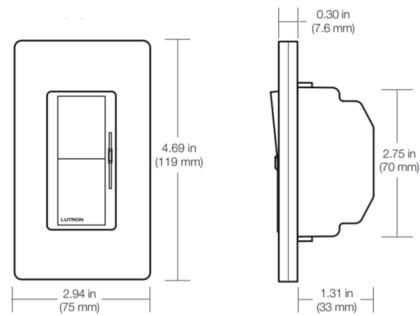

By Lutron

Description

The Diva 300W Electronic Low Voltage (ELV) Single Pole Dimmer features a large paddle switch with a linear slide dimmer. Available in gloss and satin finishes. Built in soft glow nightlight which is visible best on lighter finishes. Requires neutral wire connection. Not UL listed for LED loads. Note: Claro designer wall plates sold separately.

Shown in satin taupe

Specifications

COLOR	N/A
BODY FINISH	Satin Taupe
WATTAGE	300W
DIMMER	Low Voltage Electronic
DIMENSIONS	2.94"W x 4.69"H x 1.31"D
BULB	N/A
COUNTRY OF ORIGIN	United States

CLICK TO VIEW PRODUCT