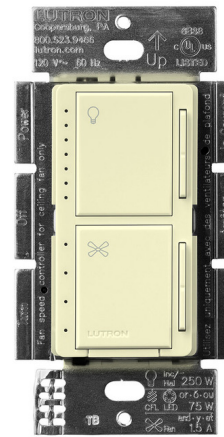

Lightology

lightology.com
866-954-4489
05-25-26

Project: _____

Company: _____

Location: _____ Fixture Type: _____

SPEC #: **LUT1039590**

Approved On: _____ Approved By: _____

Maestro LED+ Fan / Light Control

By Lutron

Description

Maestro LED+ Fan/Light Control is a quiet fan-speed control with dimmer for dimmable LED, CFL, halogen and incandescent bulbs. Features four fan speeds plus off. Indicator lights display light level and fan speed. Single pole only. No canopy module required. Requires separate wires for fan and light no neutral wire required. UL listed to control: dimmable LEDs and dimmable compact fluorescent (CFL) with integrated ballast up to 75 watts, or incandescent/halogen lighting up to 250 watts. 1.5A fan rating single fan only. Note: Designer wall plate sold separately.

Shown in gloss almond

Note: Requires a U.S. wallbox 2½ in (64 mm) deep minimum. Overall width and height dimensions shown are with a Claro wallplate (sold separately).

Specifications

COLOR	N/A
BODY FINISH	Gloss Almond
WATTAGE	N/A
DIMMER	N/A
DIMENSIONS	2.94"W x 4.69"H x 1.56"D
BULB	N/A