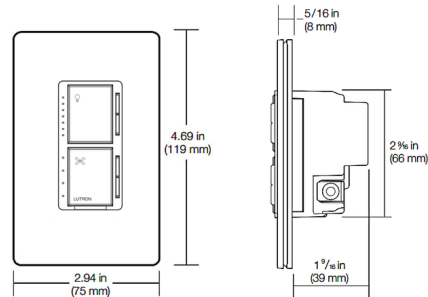

Shown in gloss almond

Note: Requires a U.S. wallbox 2½ in (64 mm) deep minimum. Overall width and height dimensions shown are with a Claro wallplate (sold separately).

Specifications

COLOR	N/A
BODY FINISH	Gloss Almond
WATTAGE	N/A
DIMMER	N/A
DIMENSIONS	2.94"W x 4.69"H x 1.56"D
BULB	N/A