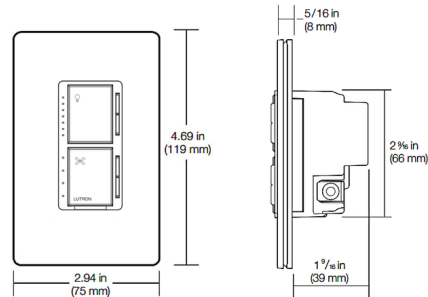

Shown in satin biscuit

Note: Requires a U.S. wallbox 2½ in (64 mm) deep minimum. Overall width and height dimensions shown are with a Claro wallplate (sold separately).

Specifications

COLOR	N/A
BODY FINISH	Satin Biscuit
WATTAGE	N/A
DIMMER	N/A
DIMENSIONS	2.94"W x 4.69"H x 1.56"D
BULB	N/A