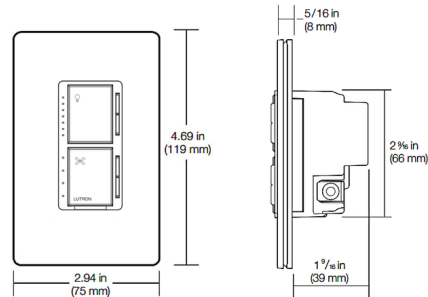

Shown in gloss ivory

Note: Requires a U.S. wallbox 2½ in (64 mm) deep minimum. Overall width and height dimensions shown are with a Claro wallplate (sold separately).

Specifications

COLOR	N/A
BODY FINISH	Gloss Ivory
WATTAGE	N/A
DIMMER	N/A
DIMENSIONS	2.94"W x 4.69"H x 1.56"D
BULB	N/A